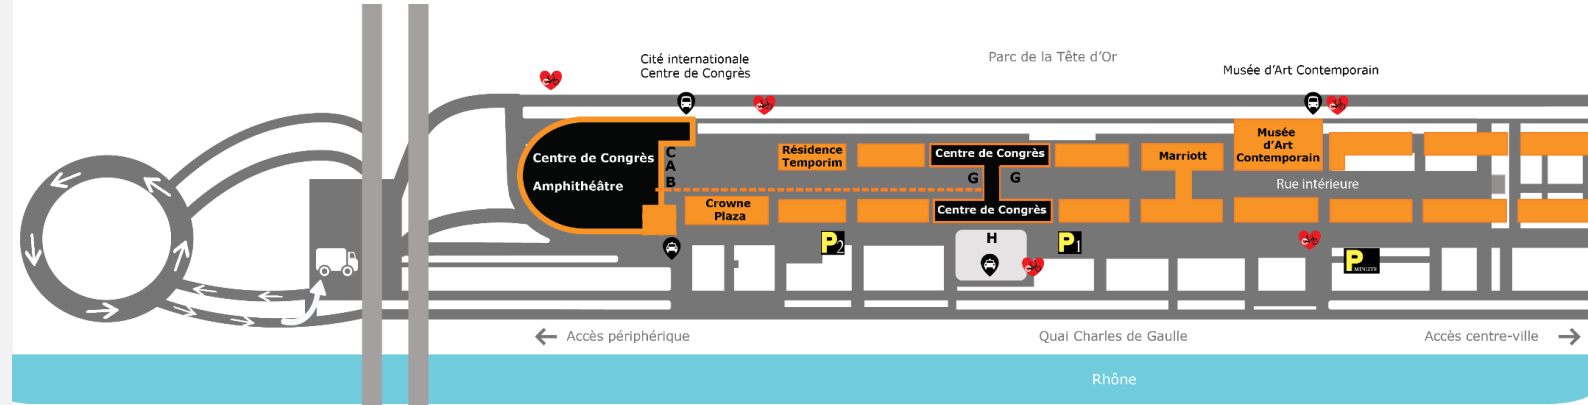

The Rhône-Express shuttle from Lyon Saint-Exupéry Airport to the Part Dieu station

More information at: www.tcl.fr

How to get to the site

Delivery address

Centre de Congrès de Lyon
 1 quai Charles de Gaulle - 69006 Lyon
 Salon FORUM LABO
 Company (to be filled in)
 Stand n° (to be filled in)
 Contact + phone number

Each exhibitor is responsible for his own deliveries.

The exhibitor must be present on the stand at the time of delivery.

The organiser will not accept any deliveries.

Access depends on vehicle height.

	Vehicle height Less than 2.70m	Vehicle height More than 2.70m
FORUMS 1-2-3	Delivery area (Access points 12 to 16)	Delivery area (Access points 12 to 16)
FORUMS 4-5-6	Car park P2 level 1 Delivery area (Access points 5 – 11)	Delivery area (Access points 5 - 11)
PLACE HAUTE	Delivery area (Access point 13)	Delivery area (Access point 13)