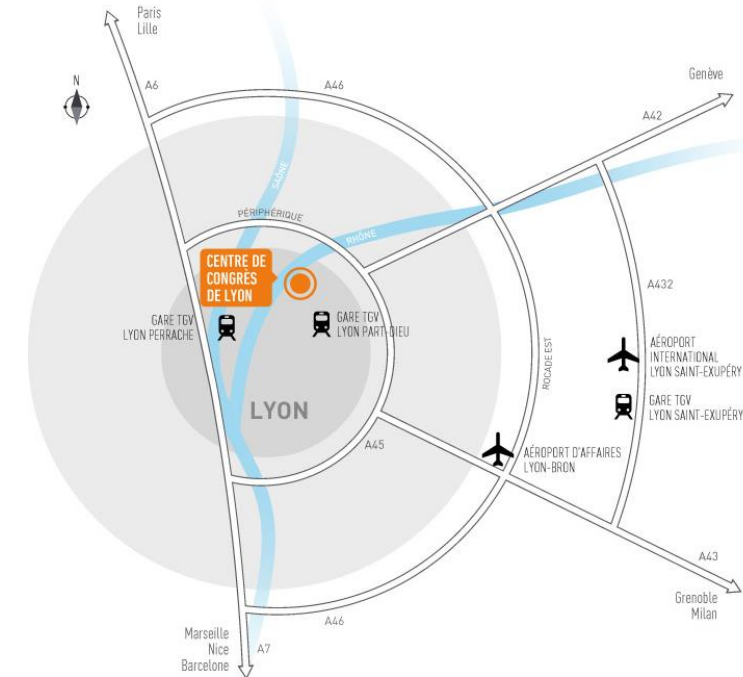

B. How to get to the site

Site map Access / Car park

Important

You will only be able to access your stand once you have paid RX France in full for your stand.

Location: Lyon Convention Center 50 quai Charles de Gaulle – 69006 Lyon

By road

The Convention Centre is located close to the northern ring road; take the exit: Porte de St Clair, direction Cité internationale.

The car parks at the Cité Internationale are private and therefore fees are charged for parking. The Lyon Convention Centre does not have an exhibitor car park.

Car park P1:

A covered (underground) car park with 1,150 places, located just 50 metres from the Lyon Convention Centre. Ht max 1.90m

Prices and reservations:

<https://www.onepark.fr/parkings/6160-parking-public-indigo-cite-internationale-p1-a-couvert>

Car park P2:

A covered (underground) car park with 1,200 places, located just 50 metres from the Lyon Convention Centre. Ht max 2.70m

Prices and reservations:

<https://parking.lpa.fr/parkings/cite-internationale-p2/>

By public transport

The Lyon Convention Centre is served by the following buses:

Line C1 from the Part Dieu station

Line C4 from Métro Foch (line A) and Métro Saxe-Gambetta (line B)

Line C5 from Cordeliers

The Rhône-Express shuttle from Lyon Saint-Exupéry Airport to the Part Dieu station

More information at: www.tcl.fr